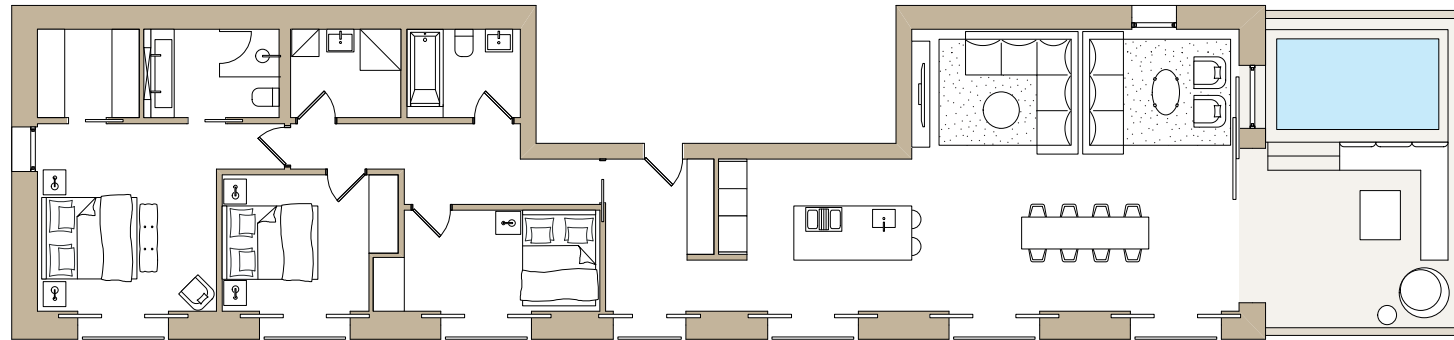

MIRADOR

Second Floor

Apartment 4

Built area: 178m²
Terrace: 33m²
Pool: 7m²

- Terrace with plunge pool
- 59m² open plan living area
- 3 bedrooms
- 2 bathrooms
- 1 parking space