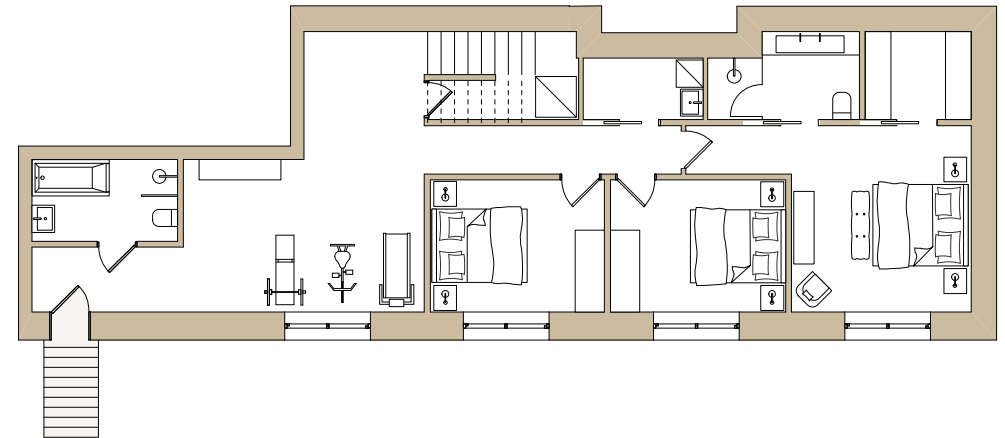

MIRADOR

Upper Ground Floor

Lower Ground Floor

Apartment 1

Built area: 276m²

Garden: 160m²

Pool: 23m²

Storage: 23m²

- Private garden with pool
- 69m² open plan living area
- 4 bedrooms
- 3 bathrooms
- Guest toilet
- 1 parking space