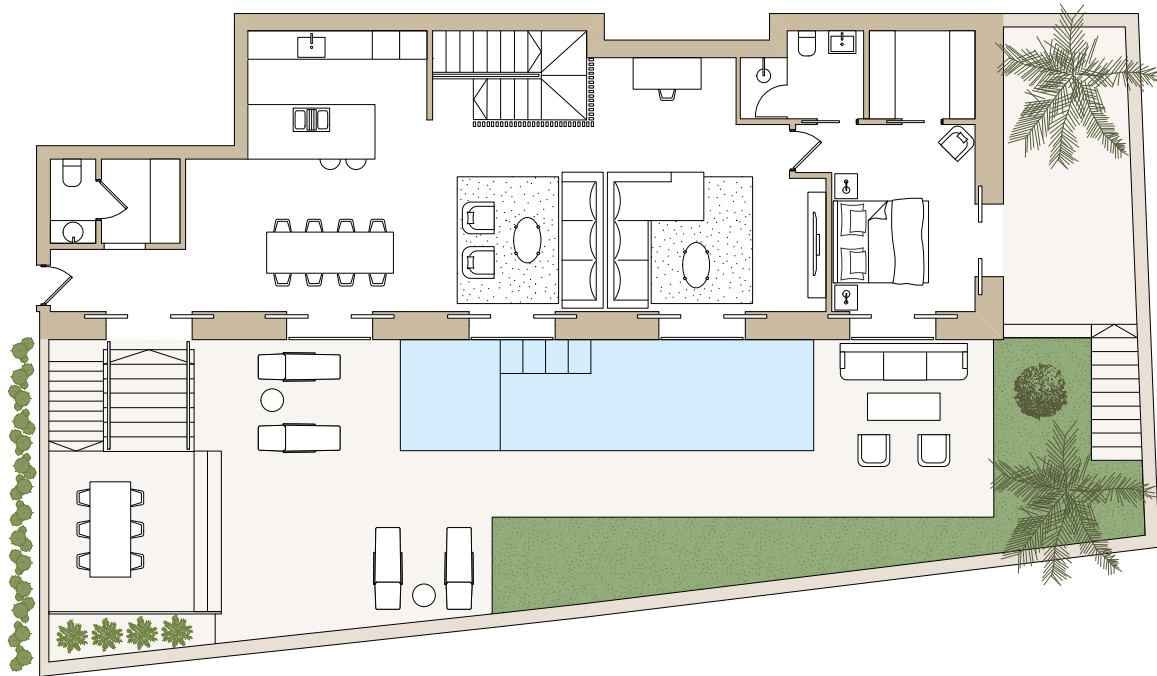

MIRADOR

Upper Ground Floor

Lower Ground Floor

Apartment 1

Built area: 276m²

Garden: 160m²

Pool: 23m²

Storage: 23m²

- Private garden with pool
- 69m² open plan living area
- 4 bedrooms
- 3 bathrooms
- Guest toilet
- 1 parking space